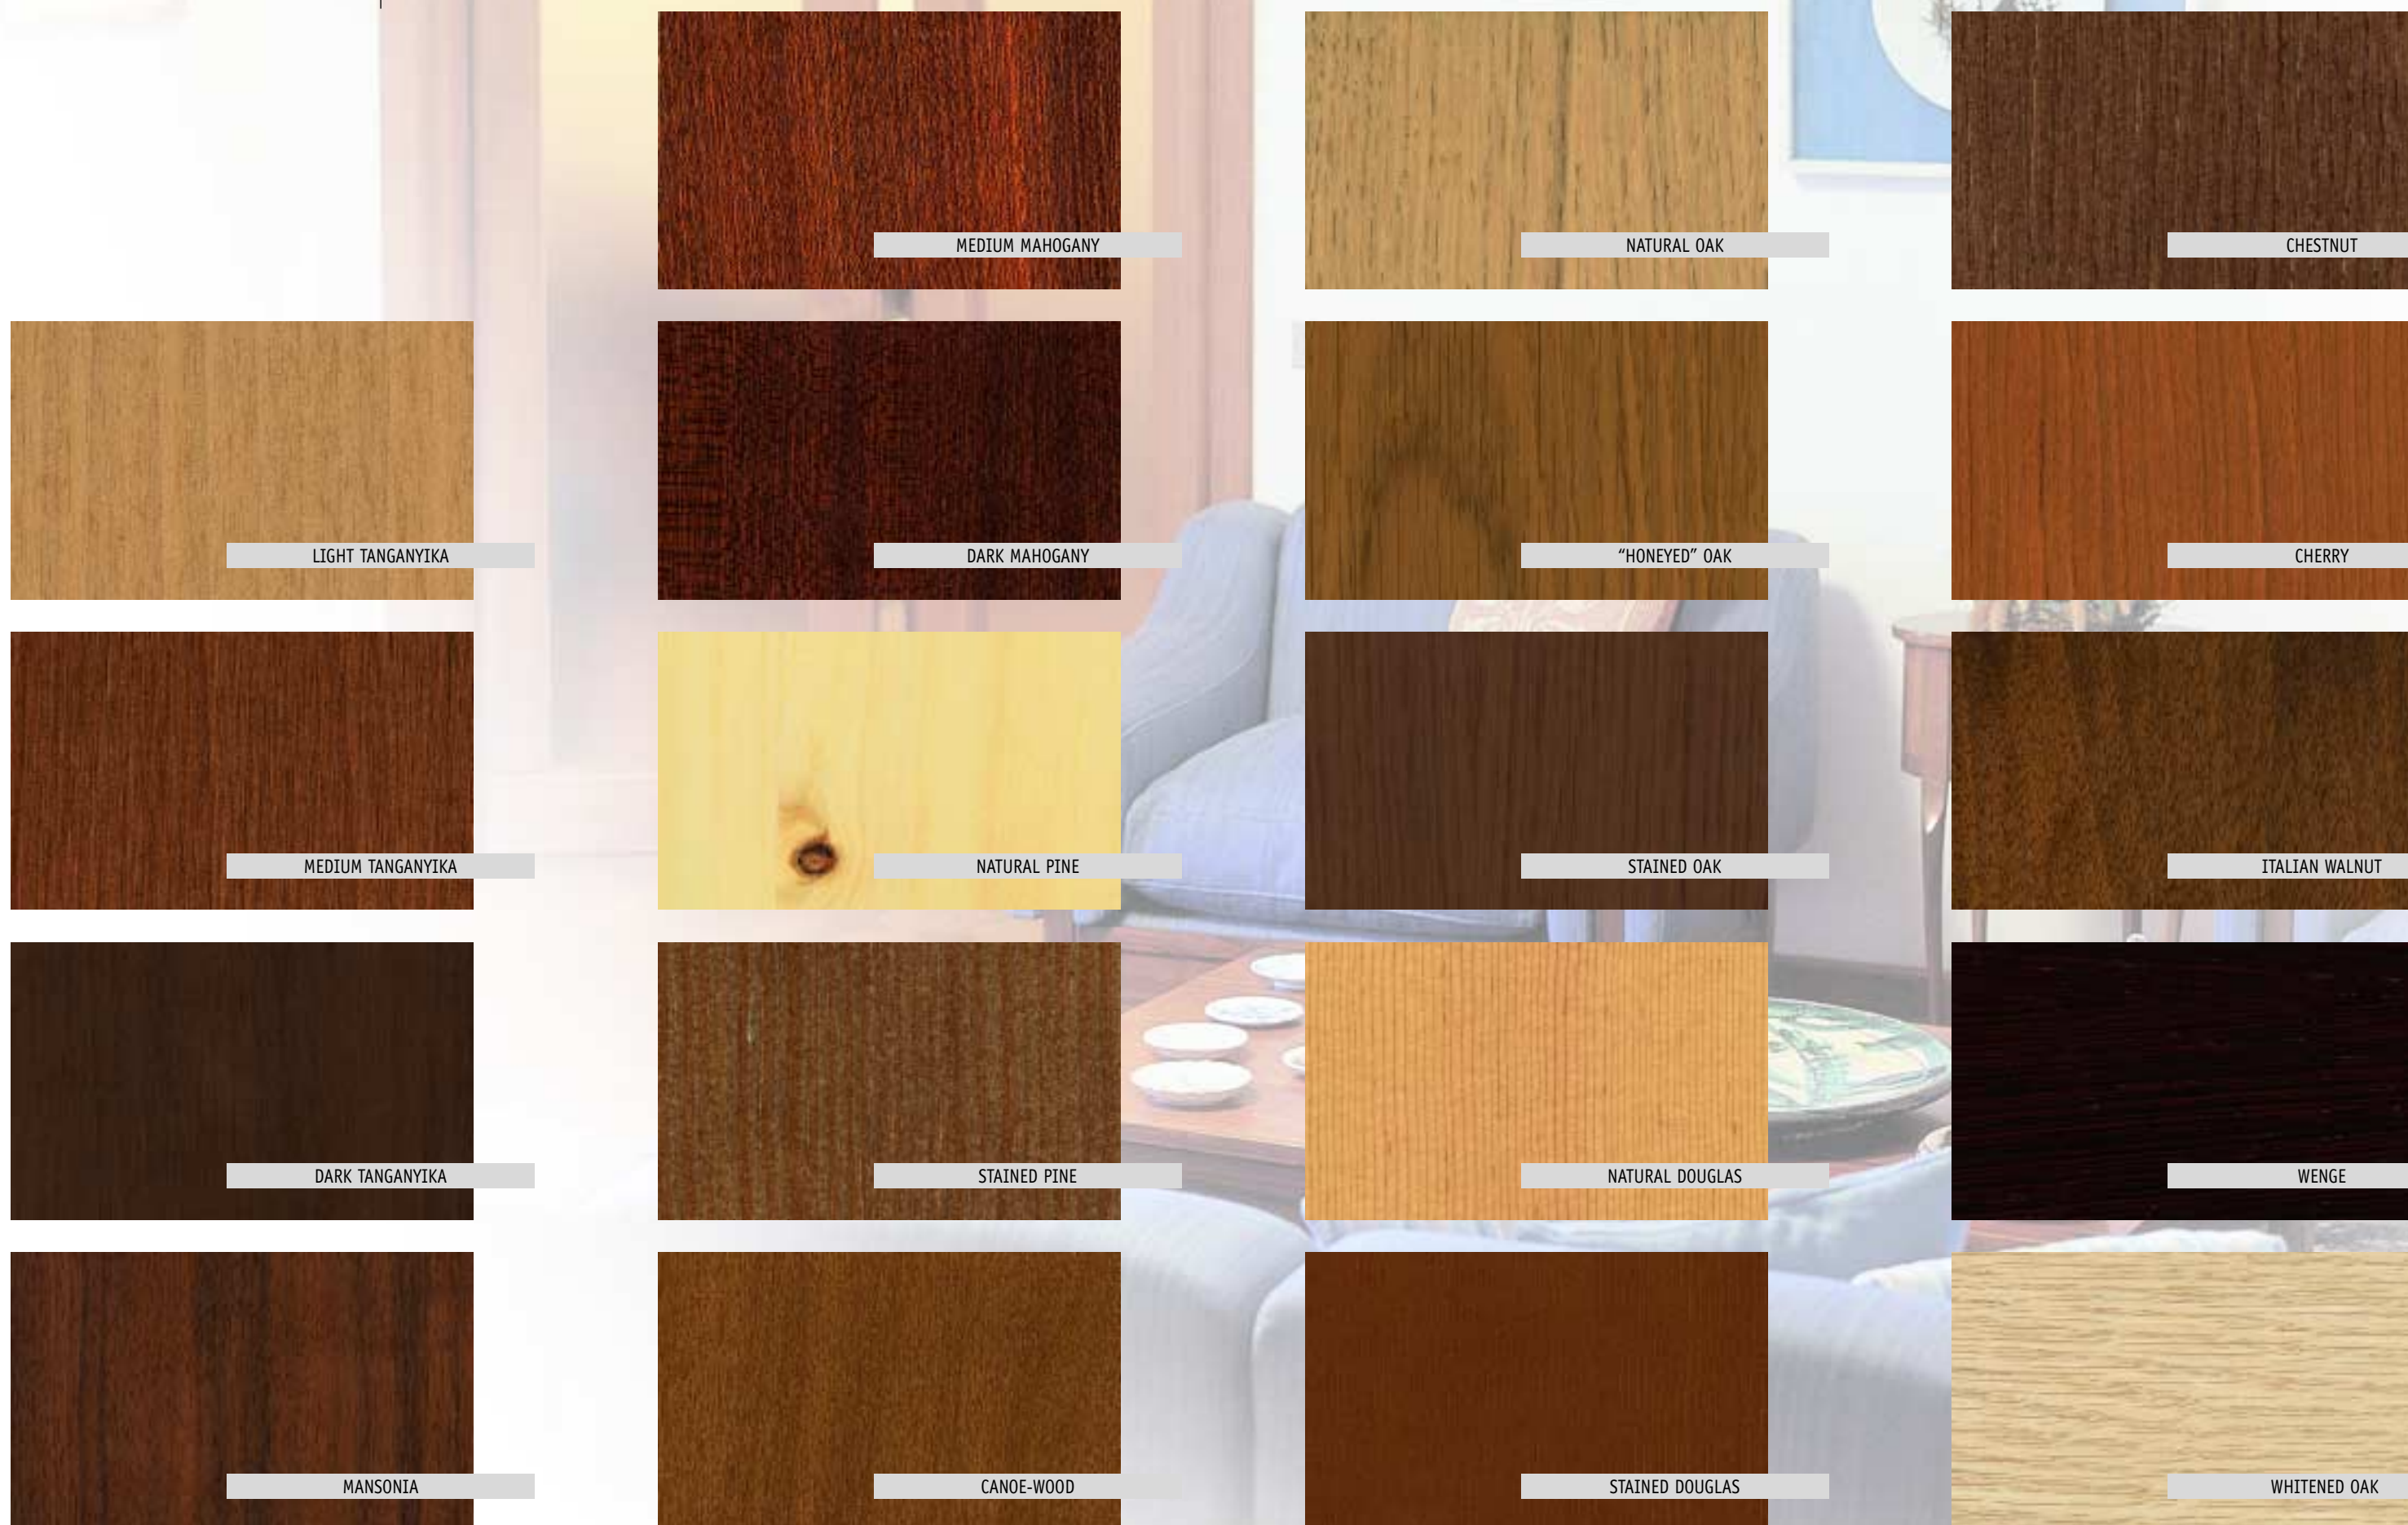

Solid and Pantographed Wood Panels

types of wood

Note: Possible differences in the colouring of the coatings with respect to the samples here portrayed may occur due to the natural variations of the wood structure and to the difficulties involved in reproducing the print in a faithful manner.

Plain Wood Panels and Agglomerated Ones with Mouldings

PLAIN PANELS

AGGLOMERATED PANELS WITH MOULDINGS:
DOMUS Series.

Solid Wood Panels

Pantographed Panels

Agglomerated Panels with Mouldings

Plain Panels

TORTEROLO & RE
ARMOUR-PLATED DOORS

types of wood

TORTEROLO & RE
ARMOUR-PLATED DOORS

SOLID WOOD:
EUROPA, BAROCCA, CLASSICA, LINEA, ELITE,
SCULTURA and BASSORILIEVO Series.

PANTOGRAPHED WOOD:
THEMA, ROYAL, PROIEZIONI, PANTOS,
ANTIQUA and INSERTI Series.