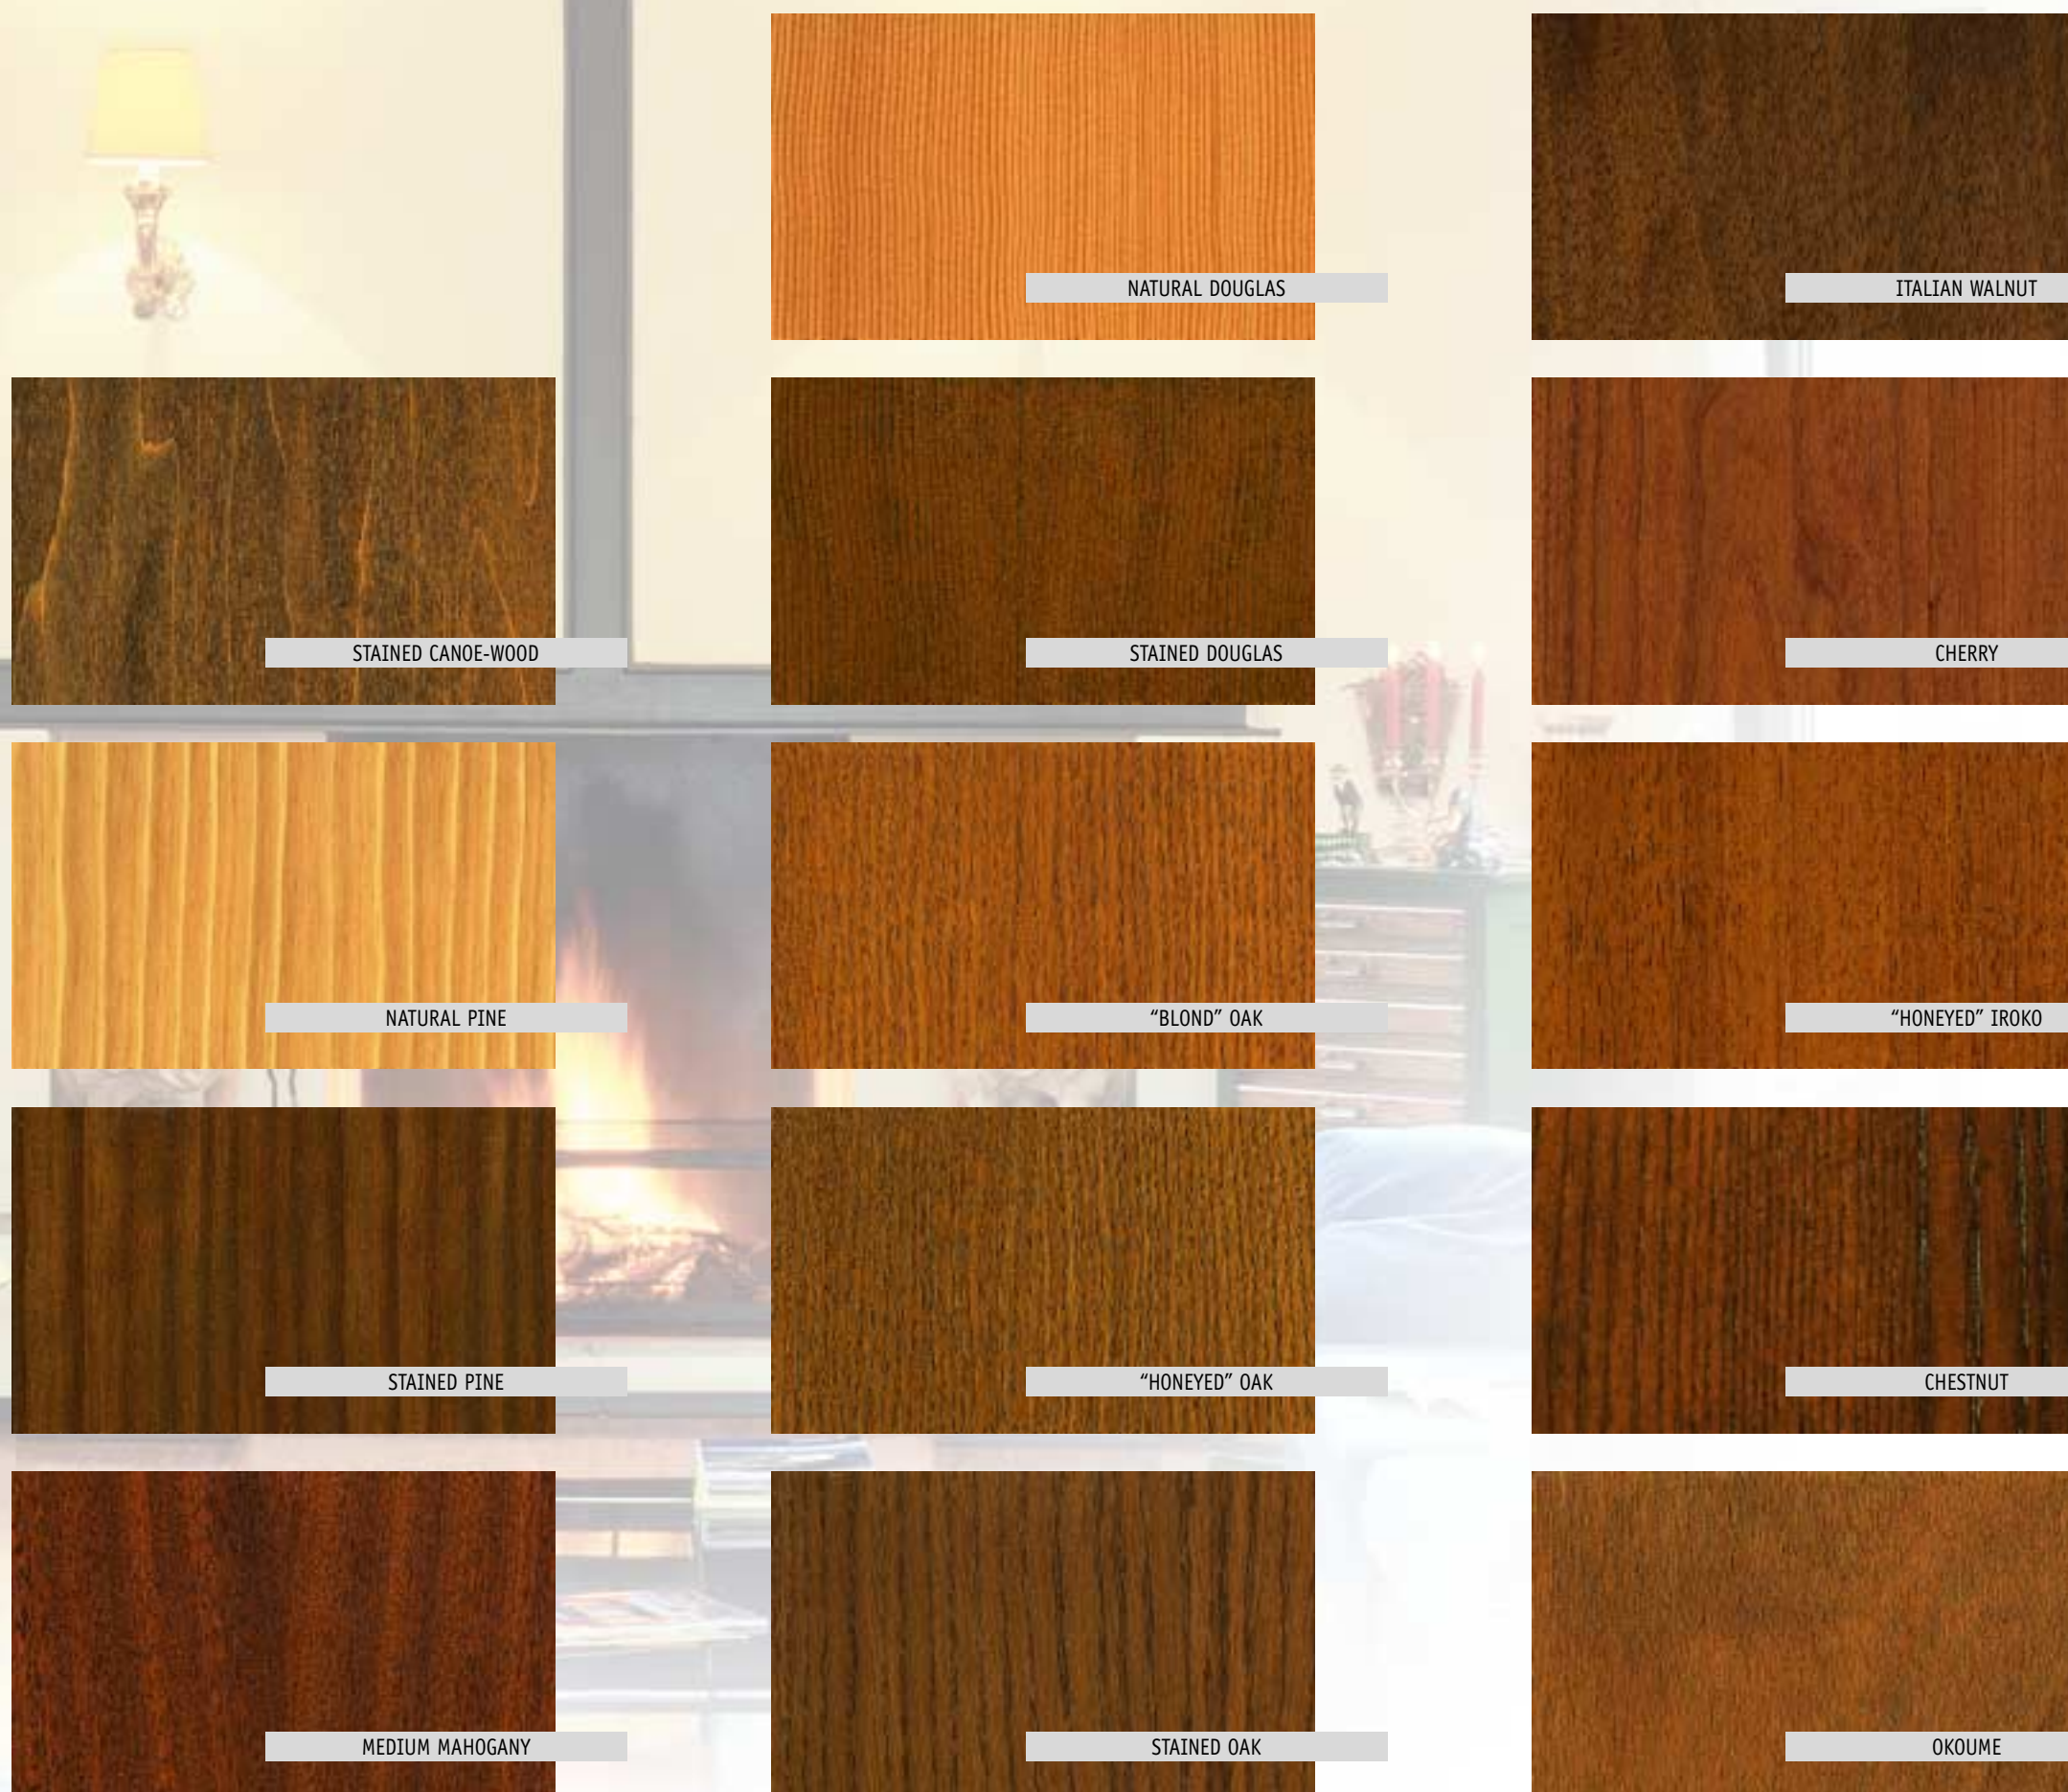

Solid and Pantographed Wood Panels

types of wood

Note: Possible differences in the colouring of the coatings with respect to the samples here portrayed may occur due to the natural variations of the wood structure and to the difficulties involved in reproducing the print in a faithful manner.

Plain Wood Panels and Agglomerated Ones with Mouldings

PLAIN PANELS

AGGLOMERATED PANELS WITH MOULDINGS:
DOMUS Series.

Solid Wood Panels

Pantographed Panels

Agglomerated Panels with Mouldings

Plain Panels

TORTEROLO & RE
ARMOUR-PLATED DOORS

types of wood

TORTEROLO & RE
ARMOUR-PLATED DOORS

SOLID WOOD:
EUROPA, BAROCCA, CLASSICA, LINEA, ELITE,
SCULTURA and BASSORILIEVO Series.

PANTOGRAPHED WOOD:
THEMA, ROYAL, PROIEZIONI, PANTOS,
ANTIQUA and INSERTI Series.